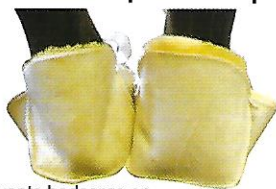

## Spine Align Memory Foam Neck Pillow

- Recommended by leading Chiropractors
- Relieves headaches & neck pain
- Reduces tossing & turning

(Code: SA/MEMFOAM-NECK)

## Sheepskin Crutch Grip & Foam Crutch Grip

(Code: SSCG)

(Code: FCG)

## Medical Sheepskin Heelpads

- Prevents bedsores on heels & enhances comfort
- Can be handwashed
- Sold in pairs

(Code: SSHP)

## Babaloo Neck Cushion Horse Shoe Shape

- Available in Small, Medium or Large
- For sturdy neck support

(Code: BAB/NECK)

- Relieves neck pain