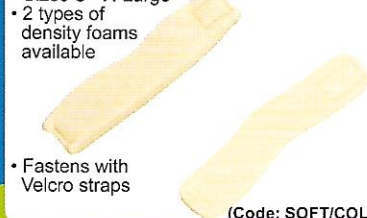

## Sheepskin Elbow Pads

- Prevents bedsores on elbows & enhances comfort
- Can be handwashed
- Sold in pairs

(Code: SSEP)

## Posture Aid Back Support

- Ideal for lower back support
- Can be used in car or chair

(Code: PA)

## Soft Collar

- Available for a wide or narrow neck
- Sizes S - X-Large
- 2 types of density foams available

- Fastens with Velcro straps

(Code: SOFT/COL)

## Wedge with Cover

- Foam layers allow airflow to prevent bedsores
- Comes with fitted cover

(Code: WEDGE/MC)