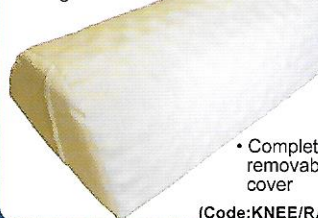

## Slumber Wedge

- Assists in elevating legs or back to aid circulation

(Code: S/WEDGE)

- Removable cover

## Knee Raiser

- Helps elevate knees, aiding blood flow

(Code: KNEE/RAISER)

- Complete with removable cover