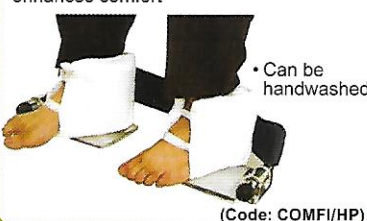

- Fastens with Velcro straps

(Code: SOFT/COL)

Wedge with Cover

- Foam layers allow airflow to prevent bedsores
- Comes with fitted cover

(Code: WEDGE/MC)

Comfi Heelpads

- Prevents bedsores on heels & enhances comfort