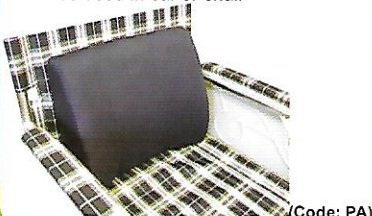

(Code: SSCG)

(Code: FCG)

Medical Sheepskin Heelpads

- Prevents bedsores on heels & enhances comfort
- Can be handwashed
- Sold in pairs

(Code: SSHP)

Babaloo Neck Cushion Horse Shoe Shape

- Available in Small, Medium or Large
- For sturdy neck support

(Code: BAB/NECK)

- Relieves neck pain

Babaloo Neck Cushion Bone Shaped

- For sturdy neck support
- Ideal for travelling • Relieves neck pain
- Available in assorted colors

(Code: BAB/NECK-BONE)

Comfi Torso Pad

- 1100 mm x 780 mm (Trevira Inner)
- Cool in summer
- Prevents bedsores & enhances comfort

- Can be hand-washed
- Also available in Single bed size

(Code: CP)

Sheepskin Elbow Pads

- Prevents bedsores on elbows & enhances comfort
- Can be handwashed
- Sold in pairs

(Code: SSEP)

Posture Aid Back Support

- Ideal for lower back support
- Can be used in car or chair

(Code: PA)

Soft Collar

- Available for a wide or narrow neck
- Sizes S - X-Large
- 2 types of density foams available