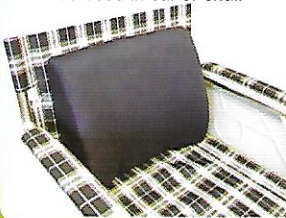

Posture Aid Back Support

- Ideal for lower back support
- Can be used in car or chair