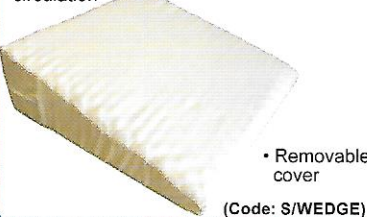

(Code: SPINE/ERGO-BACK)

Bed Cradle

- Assists in keeping blanket off skin
- Dimensions 55 x 32 x 34 mm

(Code: BDCR/MH)

Slumber Wedge

- Assists in elevating legs or back to aid circulation

- Removable cover

(Code: S/WEDGE)