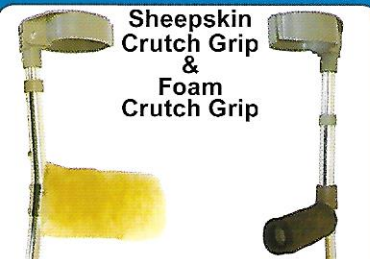

(Code: EBM/BLUE)

Medical Sheepskin

- Helps prevent & relieve bedsores
- Enhances comfort
- Can be handwashed

(Code: SS)

Sleeping Aids & Supports

Anti-Snore Pillow

- Contoured for neck support
- Reduces snoring

(Code: ASP/MC)

Spine Align Memory Foam Neck Pillow

- Recommended by leading Chiropractors
- Relieves headaches & neck pain
- Reduces tossing & turning

(Code: SA/MEMFOAM-NECK)

Sheepskin Crutch Grip & Foam Crutch Grip

(Code: SSCG)

(Code: FCG)

Medical Sheepskin Heelpads

- Prevents bedsores on heels & enhances comfort
- Can be handwashed
- Sold in pairs

(Code: SSHP)

Babaloo Neck Cushion Horse Shoe Shape

- Available in Small, Medium or Large
- For sturdy neck support

- 1100 mm x 780 mm (Trevira Inner)
- Cool in summer
- Prevents bedsores & enhances comfort

- Can be hand-washed
- Also available in Single bed size

(Code: CP)

Sheepskin Elbow Pads

- Prevents bedsores on elbows & enhances comfort
- Can be handwashed
- Sold in pairs