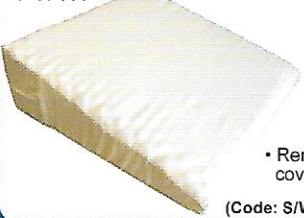

## Bed Cradle

- Assists in keeping blanket off skin
- Dimensions 55 x 32 x 34 mm

(Code: BDCR/MH)

## Slumber Wedge

- Assists in elevating legs or back to aid circulation

(Code: S/WEDGE)

- Removable cover