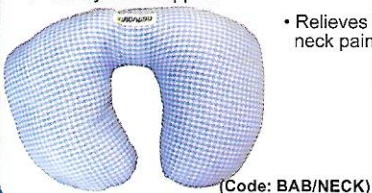

(Code: ASP/MC)

Spine Align Memory Foam Neck Pillow

- Recommended by leading Chiropractors
- Relieves headaches & neck pain
- Reduces tossing & turning

(Code: SA/MEMFOAM-NECK)

Sheepskin Crutch Grip & Foam Crutch Grip

(Code: SSCG)

(Code: FCG)

Medical Sheepskin Heelpads

- Prevents bedsores on heels & enhances comfort
- Can be handwashed
- Sold in pairs

(Code: SSHP)

Babaloo Neck Cushion Horse Shoe Shape

- Available in Small, Medium or Large
- For sturdy neck support

(Code: BAB/NECK)

- Relieves neck pain

Babaloo Neck Cushion Bone Shaped

- For sturdy neck support
- Ideal for travelling • Relieves neck pain
- Available in assorted colors

(Code: BAB/NECK-BONE)

Comfi Torso Pad

- 1100 mm x 780 mm (Trevira Inner)
- Cool in summer
- Prevents bedsores & enhances comfort

- Can be hand-washed
- Also available in Single bed size

(Code: CP)

Sheepskin Elbow Pads

- Prevents bedsores on elbows & enhances comfort
- Can be handwashed
- Sold in pairs