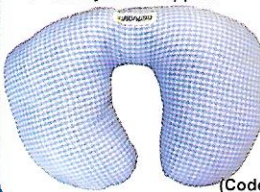

## Spine Align Memory Foam Neck Pillow

- Recommended by leading Chiropractors
- Relieves headaches & neck pain
- Reduces tossing & turning

(Code: SA/MEMFOAM-NECK)

## Sheepskin Crutch Grip & Foam Crutch Grip

(Code: SSCG)

(Code: FCG)

## Medical Sheepskin Heelpads

- Prevents bedsores on heels & enhances comfort
- Can be handwashed
- Sold in pairs

(Code: SSHP)

## Babaloo Neck Cushion Horse Shoe Shape

- Available in Small, Medium or Large
- For sturdy neck support

(Code: BAB/NECK)

- Relieves neck pain