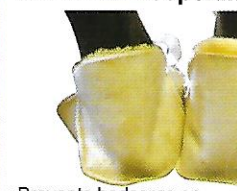

(Code: EBM/BLUE)

Medical Sheepskin

- Helps prevent & relieve bedsores
- Enhances comfort
- Can be handwashed

(Code: SS)

Sleeping Aids & Supports

Anti-Snore Pillow

- Contoured for neck support
- Reduces snoring

(Code: ASP/MC)

Spine Align Memory Foam Neck Pillow

- Recommended by leading Chiropractors
- Relieves headaches & neck pain
- Reduces tossing & turning

(Code: SA/MEMFOAM-NECK)

Sheepskin Crutch Grip & Foam Crutch Grip

(Code: SSCG)

(Code: FCG)

Medical Sheepskin Heelpads

- Prevents bedsores on heels & enhances comfort
- Can be handwashed
- Sold in pairs

(Code: SSHP)

Babaloo Neck Cushion Horse Shoe Shape

- Available in Small, Medium or Large
- For sturdy neck support

- 1100 mm x 780 mm (Trevira Inner)
- Cool in summer
- Prevents bedsores & enhances comfort

- Can be hand-washed
- Also available in Single bed size

(Code: CP)

Sheepskin Elbow Pads

- Prevents bedsores on elbows & enhances comfort
- Can be handwashed
- Sold in pairs